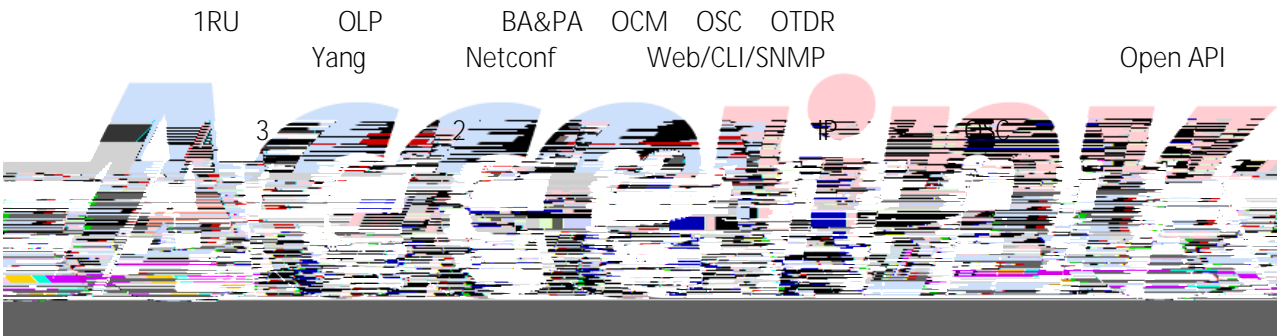

C band
1RU

OLS L1000

OLS L1000

OLS L1000

OLS LA1000

1RU

OLS LA1000

OLS LA1000

1RU

200G

2

Yang

LA OCM OSC OTDR

Netconf

IP

Web/CLI/SNMP