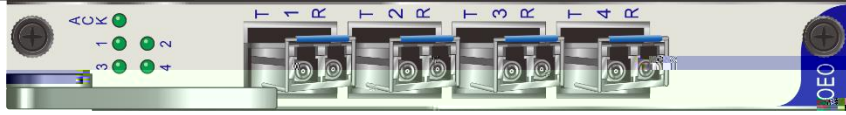

Lighting Your Dreams |

4

8

2.5G

2.5G	MUX/DEMUX	CWDM/DWDM	SFP	3R
100Mbps ~ 2.7Gbps				